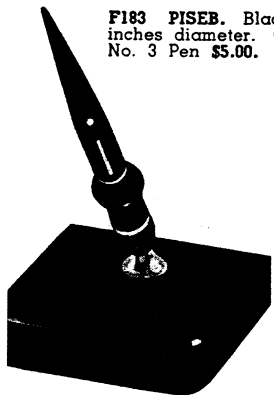

All Desk Sets on this page also available with No. 5 Pen $7.50.

With White Dot LIFETIME Pen $10.00.